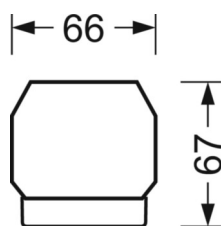

MECHANICS

Housing colour	traffic white RAL 9016
Dimensions (LxWxDxH)	1531mm x 55mm x 37mm
Weight (net)	2.2kg
Type of installation	Mounting rail system installation, Ceiling-mounted light structure, Pendant light structure

DEEP-LINK

<https://www.regiolux.de/en/article/19430007060>

Reference	LED 12000lm 840
ηLB	100 %
Φ ↓/↑	98 % / 2 %
UGR lat./long.	20.4 / 20.6

Dimensions

L	1531 mm	Length
B	55 mm	Width
H	37 mm	Height
