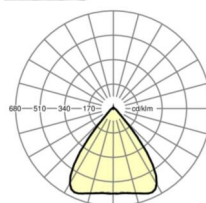

LIGHTING TECHNOLOGY

Placement	LED, Colour rendering/Light colour CRI ≥ 80 / 4000K
Colour tolerance (MacAdam)	3SDCM
Photobiological safety (Luminaire)	RG1
Nominal luminous flux	11639lm
Nominal luminous flux-emergency lighting mode	888lm
LED service life	50000h L80/B10 (Tq 25°C)
Luminaire luminous efficiency	170lm/W
Beam angle	80° (C0) / 80° (C90)
UGR lat./long.	20.4 / 20.6

MECHANICS

Housing colour	traffic white RAL 9016
Dimensions (LxWxDxH)	1531mm x 55mm x 37mm
Weight (net)	2.2kg
Type of installation	Mounting rail system installation, Ceiling-mounted light structure, Pendant light structure

DEEP-LINK

<https://www.regiolux.de/en/article/19430007060>

Reference	LED 12000lm 840
ηLB	100 %
Φ ↓/↑	98 % / 2 %
UGR lat./long.	20.4 / 20.6

Dimensions

L	1531 mm	Length
B	55 mm	Width
H	37 mm	Height
