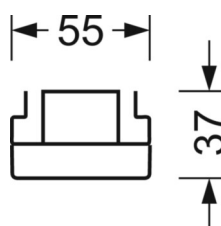

LIGHTING TECHNOLOGY

Placement	LED, Colour rendering/Light colour CRI ≥ 80 / 4000K
Colour tolerance (MacAdam)	3SDCM
Photobiological safety (Luminaire)	RG1
Nominal luminous flux	11639lm
Nominal luminous flux-emergency lighting mode	888lm
LED service life	50000h L80/B10 (Tq 25°C)
Luminaire luminous efficiency	170lm/W
Beam angle	80° (C0) / 80° (C90)
UGR lat./long.	20.4 / 20.6

MECHANICS

Housing colour	traffic white RAL 9016
Dimensions (LxWxDxH)	1531mm x 55mm x 37mm
Weight (net)	2.2kg
Type of installation	Mounting rail system installation, Ceiling-mounted light structure, Pendant light structure

DEEP-LINK

<https://www.regiolux.de/en/article/19430007060>

Reference	LED 12000lm 840
ηLB	100 %
Φ ↓/↑	98 % / 2 %
UGR lat./long.	20.4 / 20.6

Dimensions

L	1531 mm	Length
B	55 mm	Width
H	37 mm	Height
